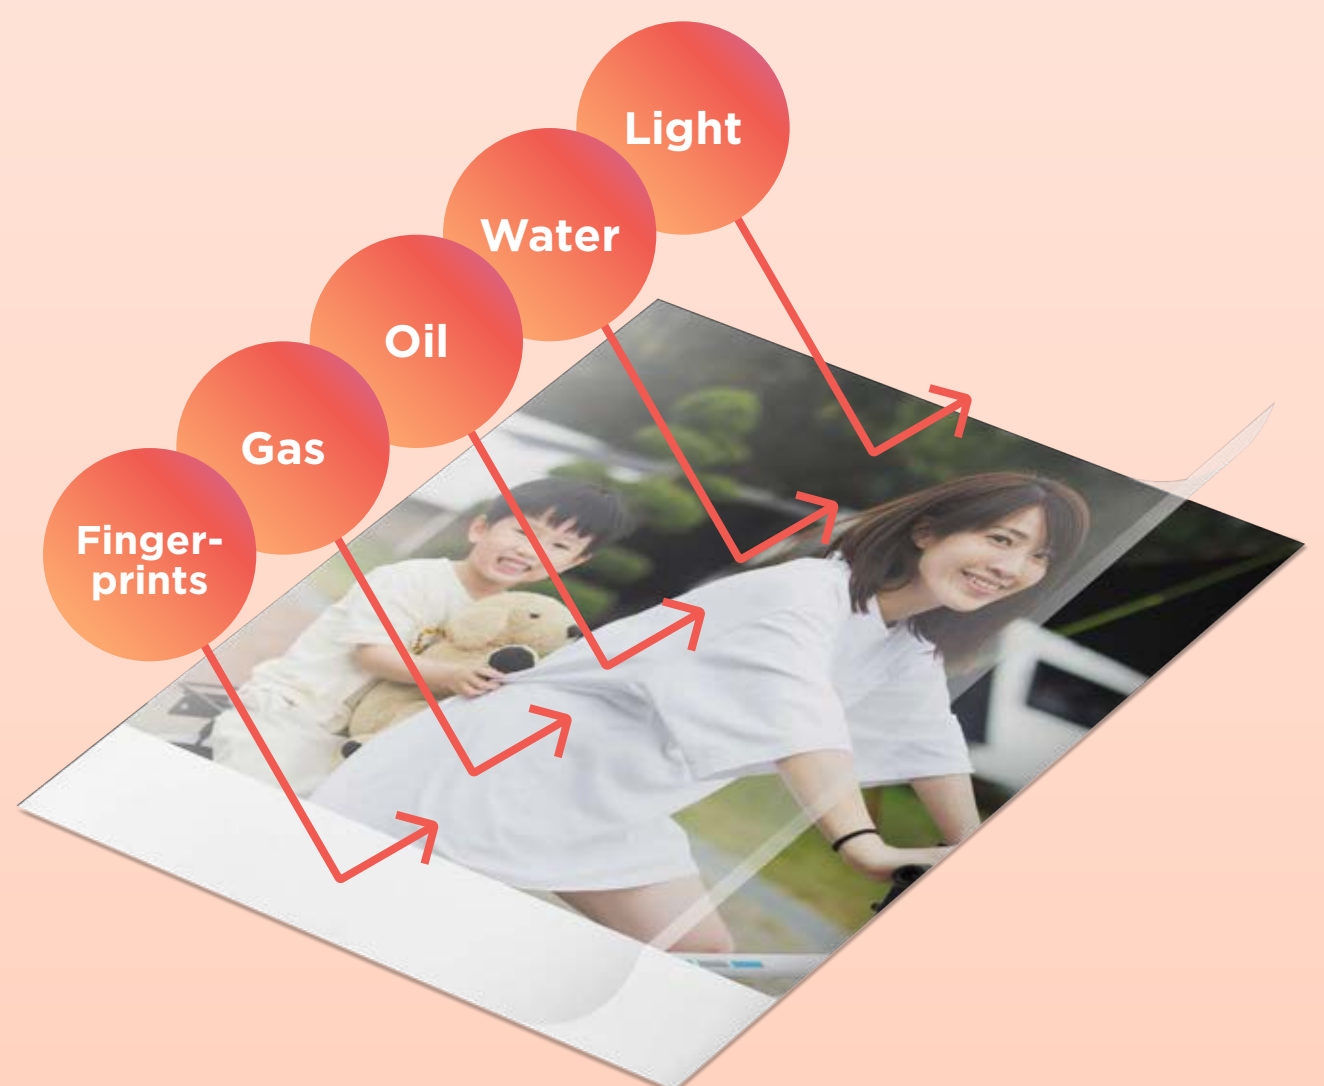

BRIGHTER DARK AREAS

Capture more details even in shadows.

EXPANDED PRINTING FORMATS

The new XC-20L photo paper now lets you print in card size, alongside the existing square size (XS-20L) photo paper. The SELPHY QX20 is also able to do borderless printing on 3 sides for both sizes, giving you more creative freedom in your prints.

XS-20L
Square Size
72 x 85 mm

XC-20L
Card Size
54 x 85 mm

TRIM OFF the white strip to store in photo albums.

PERSONALISE your images with messages.

Peel off the photo paper backing to turn them into **STICKERS**.

PRINTS THAT LAST A LIFETIME

Each print from the SELPHY QX20 is finished with a glossy overcoat layer that protects against water, dust, oil and gas. Your prints will remain vivid in album storage for up to 100 years* without discolouring or fading.

*Album storability predicted value calculated based on Digital Colour Photo Printer Stability Evaluation (JEITA CP-3901) standard, in 23°C and 50% humidity.

EFFORTLESS PORTABILITY

MADE FOR ADVENTURES

Compact and sleek in design, the SELPHY QX20 travels with you easily. With fast Wi-Fi connectivity, edit images on the SELPHY Photo Layout 4.0 app with your mobile phone and print them anytime, anywhere you are.