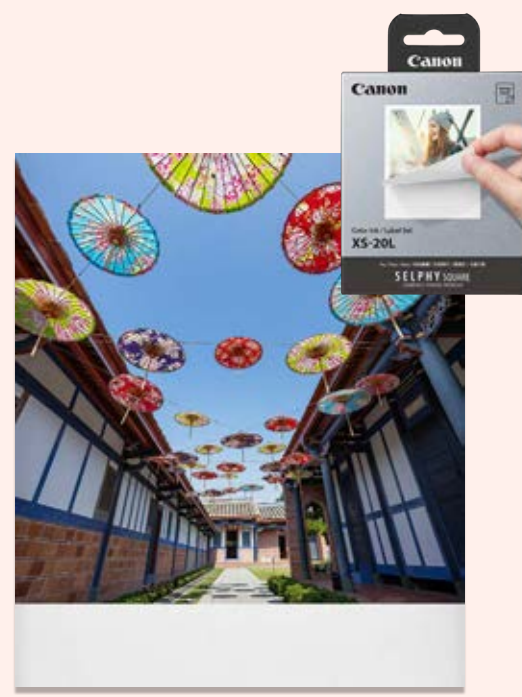

256
SHADES PER
COLOUR

NEW

ENHANCED CLARITY

The new sharpness processing feature makes fine details like eyes and hair clearer.

TRUE-TO-LIFE COLOURS

Vibrant shades like red and orange are replicated accurately.

BRIGHTER DARK AREAS

Capture more details even in shadows.

EXPANDED PRINTING FORMATS

The new XC-20L photo paper now lets you print in card size, alongside the existing square size (XS-20L) photo paper. The SELPHY QX20 is also able to do borderless printing on 3 sides for both sizes, giving you more creative freedom in your prints.