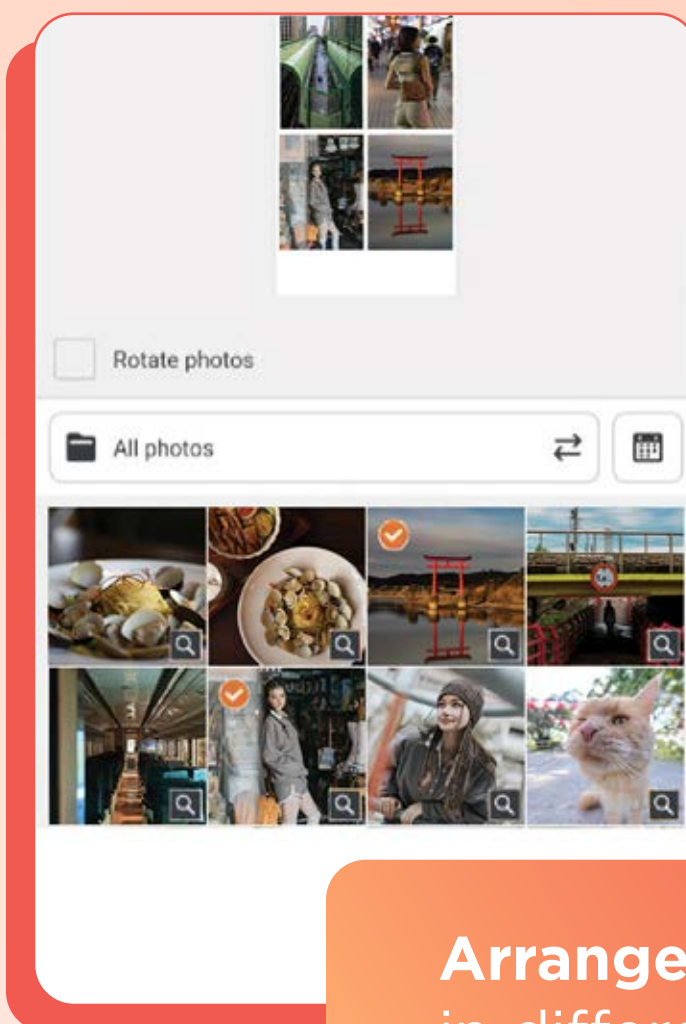

*² When charging at room temperature using a device that can supply USB Type-C 5V 1.5A or more.

SELPHY PHOTO LAYOUT 4.0 APP

CREATE YOUR OWN STYLE

Edit your photos and lay them out conveniently all within your phone, with Canon's SELPHY Photo Layout 4.0 App.

Choose from several templates to edit, create collages and personalise your photos with fun stamps, filters, text and more. From decorating your next big craft project or sharing great shots with others on the go, the applications are as endless as your creativity.

VIEW

Calendar view allows you to easily find photos by date.

LAY OUT

Arrange your collages in different layouts and orientations.

TRIM

Trim, move, scale, rotate & reverse your images to your liking.

DECORATE