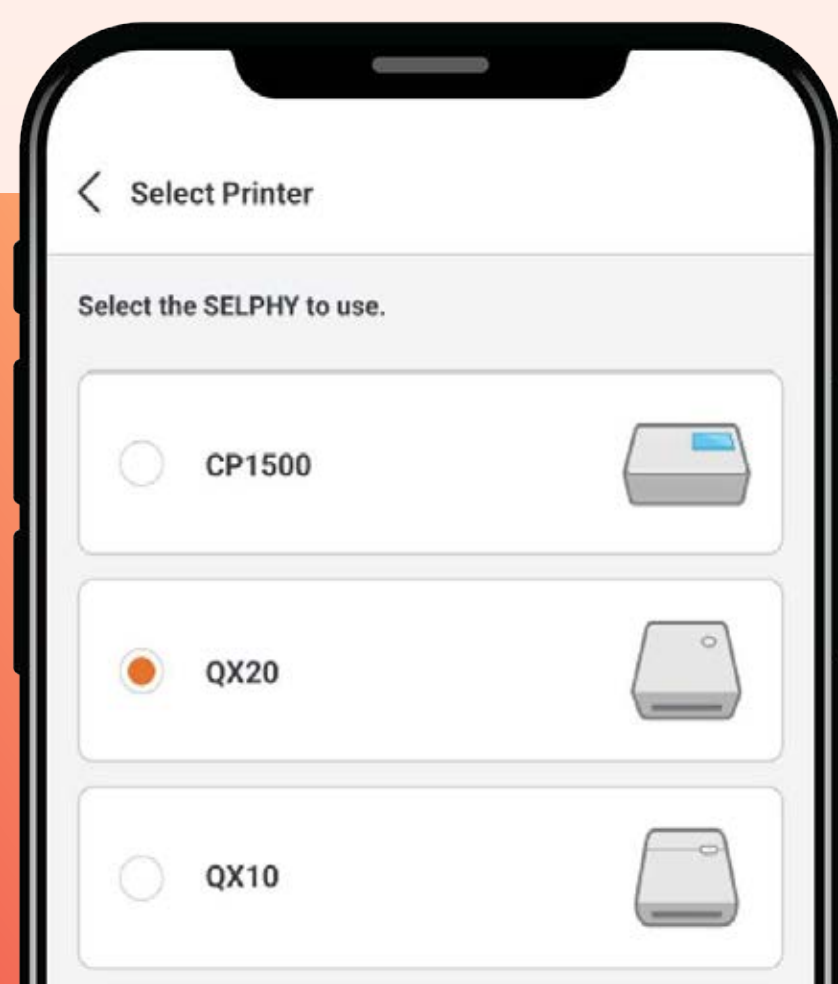

FUSS-FREE SETUP

Designed to connect, print and share in just three steps. Pair your devices and print limitlessly—no setup is required from the second time onwards, and up to 6 devices can be connected to the SELPHY QX20 at once.

01

Download the **SELPHY Photo Layout 4.0 app** on your mobile device.