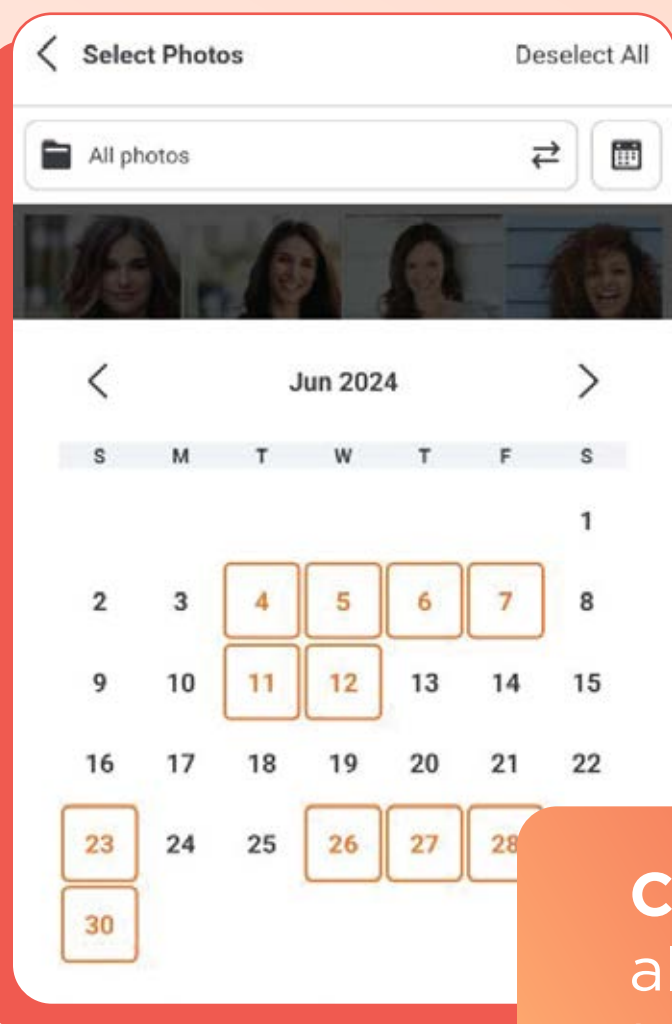

*² When charging at room temperature using a device that can supply USB Type-C 5V 1.5A or more.

SELPHY PHOTO LAYOUT 4.0 APP

CREATE YOUR OWN STYLE

Edit your photos and lay them out conveniently all within your phone, with Canon's SELPHY Photo Layout 4.0 App.

VIEW

Calendar view allows you to easily find photos by date.

LAY OUT

Arrange your collages in different layouts and orientations.

TRIM

Trim, move, scale, rotate & reverse your images to your liking.

DECORATE