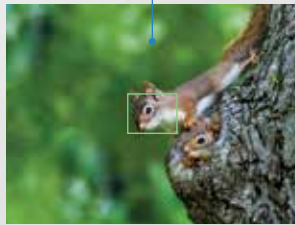

CLOSER VISION, CLOSER ACTION

12.1
MEGA
PIXELS

Canon PowerShot ZOOM lets you get closer to all the action! Capture approx. 12-megapixel photos at up to 10 frames per second (fps) or record Full HD videos—supported by a 4-axis optical Image Stabilization to reduce blur from camera shake, along with AutoFocus to help you better capture moving objects.

10
Frames
Per Sec

Continuous shooting
up to 10fps

AF AutoFocus support