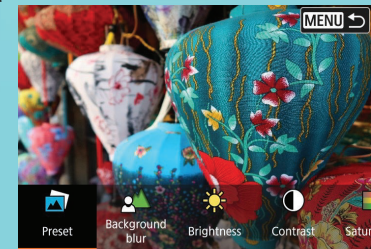

PowerShot G7X Mark III

MOTION CAPTURED IN DETAIL

Also available in silver. Colour availability varies by country.

CREATIVE ASSIST

Get creative with Creative Assist, a built-in beginner feature that allows you to adjust settings such as contrast, brightness and background blur to achieve the look that you desire. Additionally, the camera also suggests filters based on the shooting information such as colour temperature and face detection.