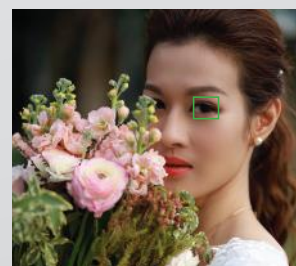

## PROFESSIONAL VIDEO CAPABILITIES

The EOS R5 C features timecode input/output terminals for easy synchronization between multiple cameras. The camera is also equipped with a new Multi-Function Shoe that supports audio accessories such as stereo microphones. Canon Log 3, a higher dynamic range gamma, offers flexibility in a wider range of grading. The camera is also able to record in different formats (Cinema Raw Light, XF-AVC, MP4).

## INTUITIVE VIDEO AF PERFORMANCE

Powered by Dual Pixel CMOS AF, the EOS R5 C features a large focusing area that is approx. 80% of the vertical and horizontal area of the screen. Together with Eye Detection AF and Head Detection AF, the camera's advanced algorithm ensures that focus tracking on human subjects is fast and accurate. Select from a variety of AF modes such as Face Priority AF or Face Only AF to reliably track focus in different shooting situations. A 10-step AF speed and 7-step AF response can be further tuned to meet every shooting need.

## SUPERIOR STILL IMAGE AF PERFORMANCE

In still image shooting, the EOS R5 C engages focus with the advanced Dual Pixel CMOS AF II which covers 100% of the entire screen when automatic AF is selected. In tandem with EOS iTR AF X, the camera is capable of detecting the eye, face or head of human and animal subjects, thanks to the AF algorithm developed using deep learning technology.