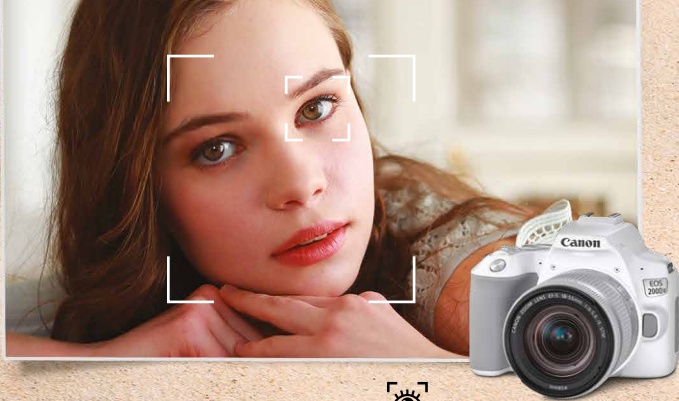

EOS 200D II

Creative Assist

Eye Detection AF

Smooth Skin

Vari angle LCD

EOS Movie 4K+ FULL HD

24.1 MEGA PIXELS
CMOS

WiFi
CERTIFIED

Bluetooth®

0216W793

FOCUS ON WHAT MATTERS

Dual Pixel CMOS AF

Capture precious fleeting moments with ease using the EOS 200D II's various autofocus features. For perfect portraits, just enable Eye Detection AF from the AF menu on your screen. This feature intuitively detects the eye of the subject closest to the camera lens. Even when shooting moving subjects, this feature follows the eyes with high precision to snap lively expressions on the go.

The Spot AF feature lets you shoot specific points of focus – smaller than 1-point AF. Perfect for perfectionists, this feature lets you take clear shots with even greater precision, especially in close-up and long-range photography.