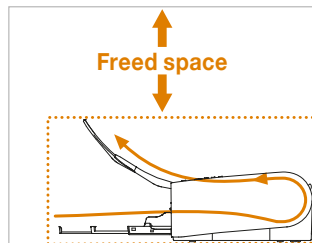

DR-M1060

Reliable feeding performance

The DR-M1060 is the first in the DR-series to be equipped with paper speed and skew sensors adjacent to the rollers.

These sensors monitor the paper speed and skew angle as the document moves during scanning, enabling the unit to stop the document feeder immediately a problem is detected and to prevent damage to the document.