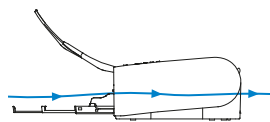

Straight path
for thick paper documents/cards

Rapid scanning

	Simplex (ppm)		Duplex (ipm)	
	B&W	Color	B&W	Color
A4 (landscape)	60	60	120	120
A4 (portrait)	40	40	80	80
A3	30	30	60	60

(At 200dpi)