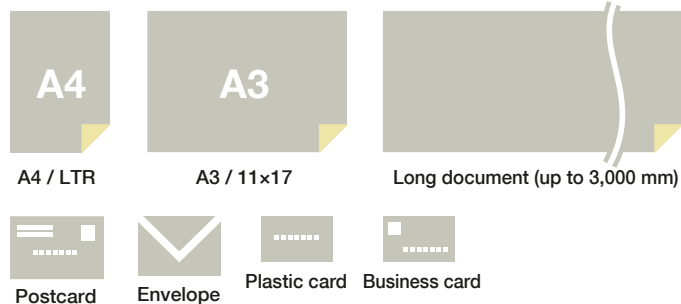

Support for a wide variety of media formats