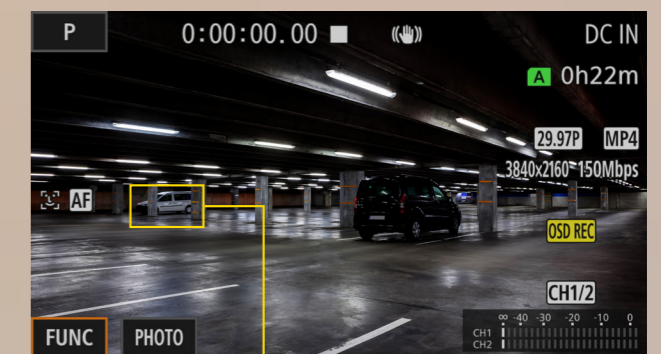

Just one USB(Type-C) cable

Highly Versatile MP4

Supports 4K UHD 25p/30p* 4:2:0 8 bit recording using the conventional and highly versatile H.264.

Tiltable EVF with a High Dot Count

0.36-inch viewfinder features a high pixel count of approx. 1.77 million dots. The tiltable, user-friendly viewfinder aids in shooting by providing easy visibility even under bright outdoor conditions.

Up to 800x Digital Zoom

The digital zoom extends up to 800x. This lets users enlarge details for monitoring and other purposes.

High-brightness/high-definition 3.5-inch LCD

Equipped with a 3.5-inch, approx. 2.76 million dot LCD, the LCD backlight can be set to four brightness levels. (About twice as bright as previous models) This improves visibility during news coverage and other outdoor shoots.